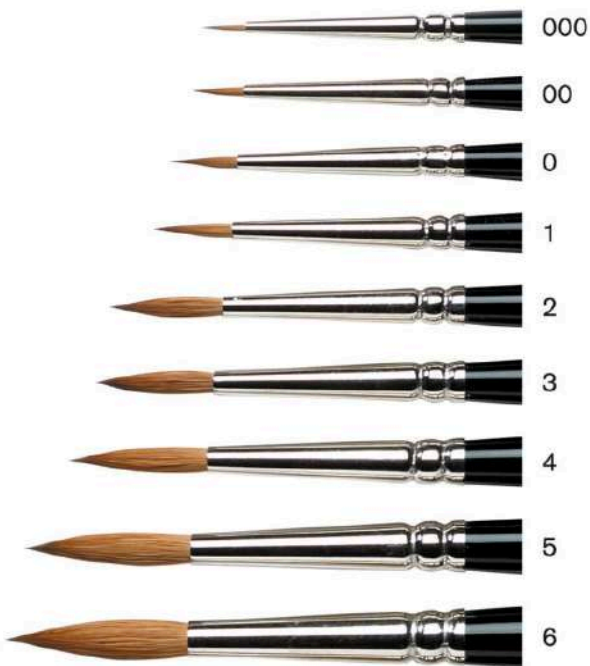

WINSOR
&
NEWTON™

W&N SERIES 7 KOLINSKY SABLE BRUSH ROUND (SHORT HANDLE)

Kuas watercolor paling ikonik di dunia. Dibuat dari Kolinsky sable dengan presisi dan kontrol luar biasa.

KODE	PRODUCT DESCRIPTION	PRICE
5007000	WN SABLE W/C BRUSH S7 NO.0	Rp. 515.000
5007020	WN SABLE W/C BRUSH S7 NO.00	Rp. 495.000
5007030	WN SABLE W/C BRUSH S7 NO.000	Rp. 475.000
5007001	WN SABLE W/C BRUSH S7 NO.1	Rp. 566.000
5007002	WN SABLE W/C BRUSH S7 NO.2	Rp. 725.000
5007003	WN SABLE W/C BRUSH S7 NO.3	Rp. 950.000
5007004	WN SABLE W/C BRUSH S7 NO.4	Rp. 1.420.000
5007005	WN SABLE W/C BRUSH S7 NO.5	Rp. 2.010.000
5007006	WN SABLE W/C BRUSH S7 NO.6	Rp. 2.890.000